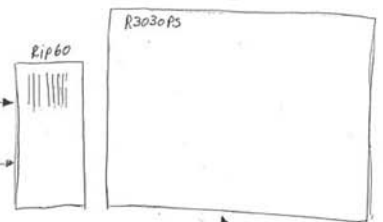

Arbeitsstation
MAC

positionics
and color
text with
diagram

Arbeitsstation
DaVinci

Layout an electronic
- picture positioning
- print from da Vinci

Arbeitsstation
SIGNA

Topaz, Tango

SCSI

Input
Arbeitsstation
Output