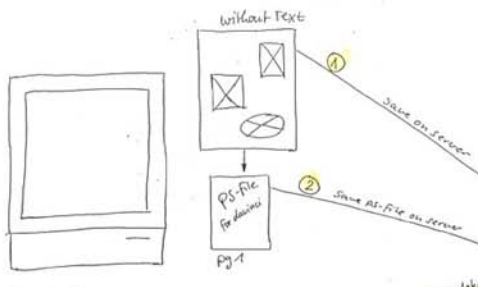

Arbeitsstation
MAC

positionics
and color
text with
diagram

Arbeitsstation
DaVinci

Layout an electronic
- picture positioning
- print from da Vinci

Arbeitsstation
SIGNA

Topaz, Tango

SCSI

Input
Arbeitsstation
Output