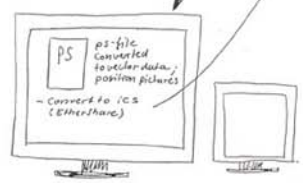

Arbeitsstation
MAC

positionics
and color
text with
diagram

Arbeitsstation
DaVinci

Layout an electronic
- picture positioning
- print from da Vinci

Arbeitsstation
SIGNA

Topaz, Tango

SCSI

Input
Arbeitsstation
Output